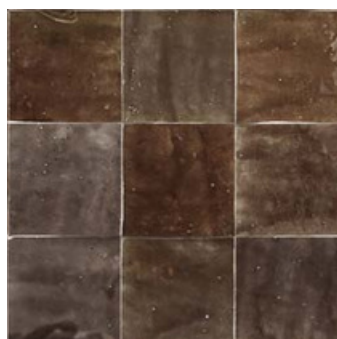

Available Shapes

Zellige Classic
4" x 4" x 1/2"

Zellige Nouveau
4" x 4" x 1/2"

Zellige Nouveau Hexagon
4" x 4 1/2" x 1/2"

Bejmat
2" x 5 3/4" x 1/2"

Zellige Classic
2" x 2" x 1/2" Mosaic

Habiba Mosaic
11" x 11" x 1/2" Sheet

Available Trim

Side Profile

Petite Bullnose
1" x 4" x 1/2"

All sizes noted are nominal.

Atlas Snow
ZEL-CLAS4X4-ATLASSNO-GLS

Fez White
ZEL-CLAS4X4-FEZWHI-GLS

Desert White
ZEL-CLAS4X4-DESERTWHI-GLS

Fog
ZEL-CLAS4X4-FOG-GLS

Horizon
ZEL-CLAS4X4-HORIZON-GLS

Moroccan Sky
ZEL-CLAS4X4-MOROCSKY-GLS

Vert Francaise
ZEL-CLAS4X4-VERTFRA-GLS

Saddle
ZEL-CLAS4X4-SADDLE-GLS

Noir
ZEL-CLAS4X4-NOIR-GLS

All sizes noted are nominal.

Atlas Snow
ZEL-NOUV4X4-ATLASSNO-GLS

Fez White
ZEL-NOUV4X4-FEZWHI-GLS

Desert White
ZEL-NOUV4X4-DESERTWHI-GLS

Fog
ZEL-NOUV4X4-FOG-GLS

Horizon
ZEL-NOUV4X4-HORIZON-GLS

Aquamarine
ZEL-NOUV4X4-MOROCSKY-GLS

Moroccan Sky
ZEL-NOUV4X4-MOROCSKY-GLS

Noir
ZEL-NOUV4X4-NOIR-GLS