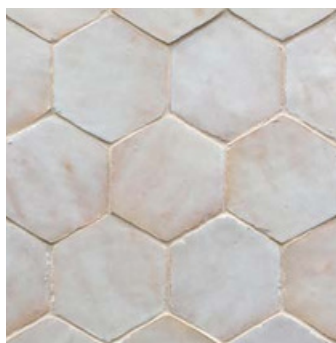

All sizes noted are nominal.

Atlas Snow
ZEL-BEJMAT-ATLASSNO-GLS

Fez White
ZEL-BEJMAT-FEZWHI-GLS

Desert White
ZEL-BEJMAT-DESERTWHI-GLS

Fog
ZEL-BEJMAT-FOG-GLS

Horizon
ZEL-BEJMAT-HORIZON-GLS

Aquamarine
ZEL-BEJMAT-AQUAMARI-GLS

Vert Francaise
ZEL-BEJMAT-MOROCSKY-GLS

Noir
ZEL-BEJMAT-NOIR-GLS

All sizes noted are nominal.

Zellige Classic 2" x 2" x 1/2" Mosaic*

Available Colors

Desert White
ZEL-CLAS2X2-DESERTWHI-GLS

Fog
ZEL-CLAS2X2-FEZWHI-GLS

Vert Francaise
ZEL-CLAS2X2-AQUAMARI-GLS

Zellige Nouveau Hexagon 4" x 4 1/2" x 1/2"***

Available Colors

Desert White
ZEL-NOUVHEX-DESERTWHI-GLS

Fog
ZEL-NOUVHEX-FOG-GLS

All sizes noted are nominal.
*Mosaic are mesh mounted.
**Hexagon thickness may vary by 3/16".