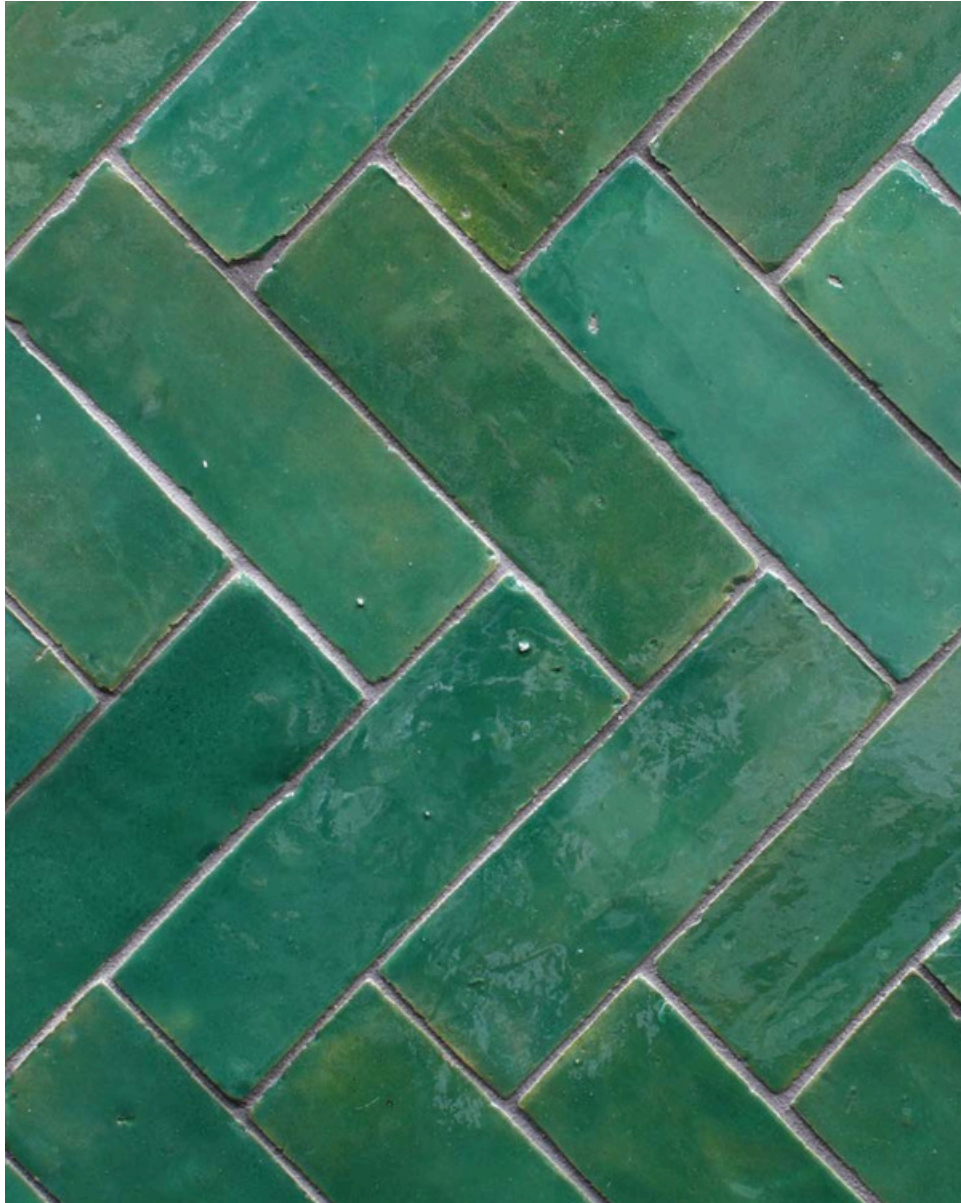

EST 1967

FACINGS

OF AMERICA

Zel™

Authentic Moroccan Zellige

Zel™

Handmade in Fes, Zel represents the authentic heritage of Zellige tilemaking that has flourished in Morocco for centuries. The unique surface, edge and color variation of Zellige has made it much sought after by designers and homeowners seeking the most authentic expression of handmade tile.

Today, the production of Zellige remains unchanged; each tile is made completely by hand, from forming and pressing the clay body to glazing, cutting and packing. Our Zel collection offers classic Zellige shapes as well as new offerings, all sure to bring unmatched character to any space.

- Chips off the surface of the glaze exposing the clay beneath
- Imperfections on the tile face
- Dips in the surface of the tile
- Uneven edging of the tile
- Wide variation in color/shade between tile pieces
- Glaze pooling in areas of a tile
- Lime pops that expose the substrate of the tile
- Thickness variation from piece to piece