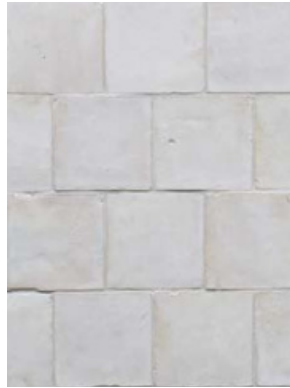

Zellige Nouveau
4" x 4" x 1/2"