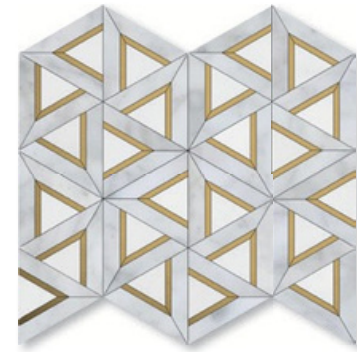

The White Carrara Honed Marble Tile Collection is suitable for horizontal and vertical applications in residential and commercial properties.

Usage •••••

- Backsplash
- Bath Floors / Walls
- Commercial Interior Floors / Walls
- Residential Interior Floors / Walls
- Shower Floors / Walls

V2 = SLIGHT VARIATION:
Clearly distinguishable differences in texture and/or pattern within similar colors.

white carrara honed 12"x24" - angela mosaic

new mosaics

NW00174
white carrara honed - snow white honed
- brass trillium mosaic
10 3/16"x11 13/16"x3/8" sheets
0.84 sqft/pcs
in stock