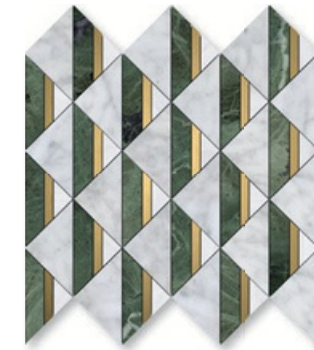

NW00176
white carrara - snow white - verde tia
honed - brass angela mosaic
12 3/8"x12 1/2"x3/8" sheets
1.07 sqft/pcs
in stock