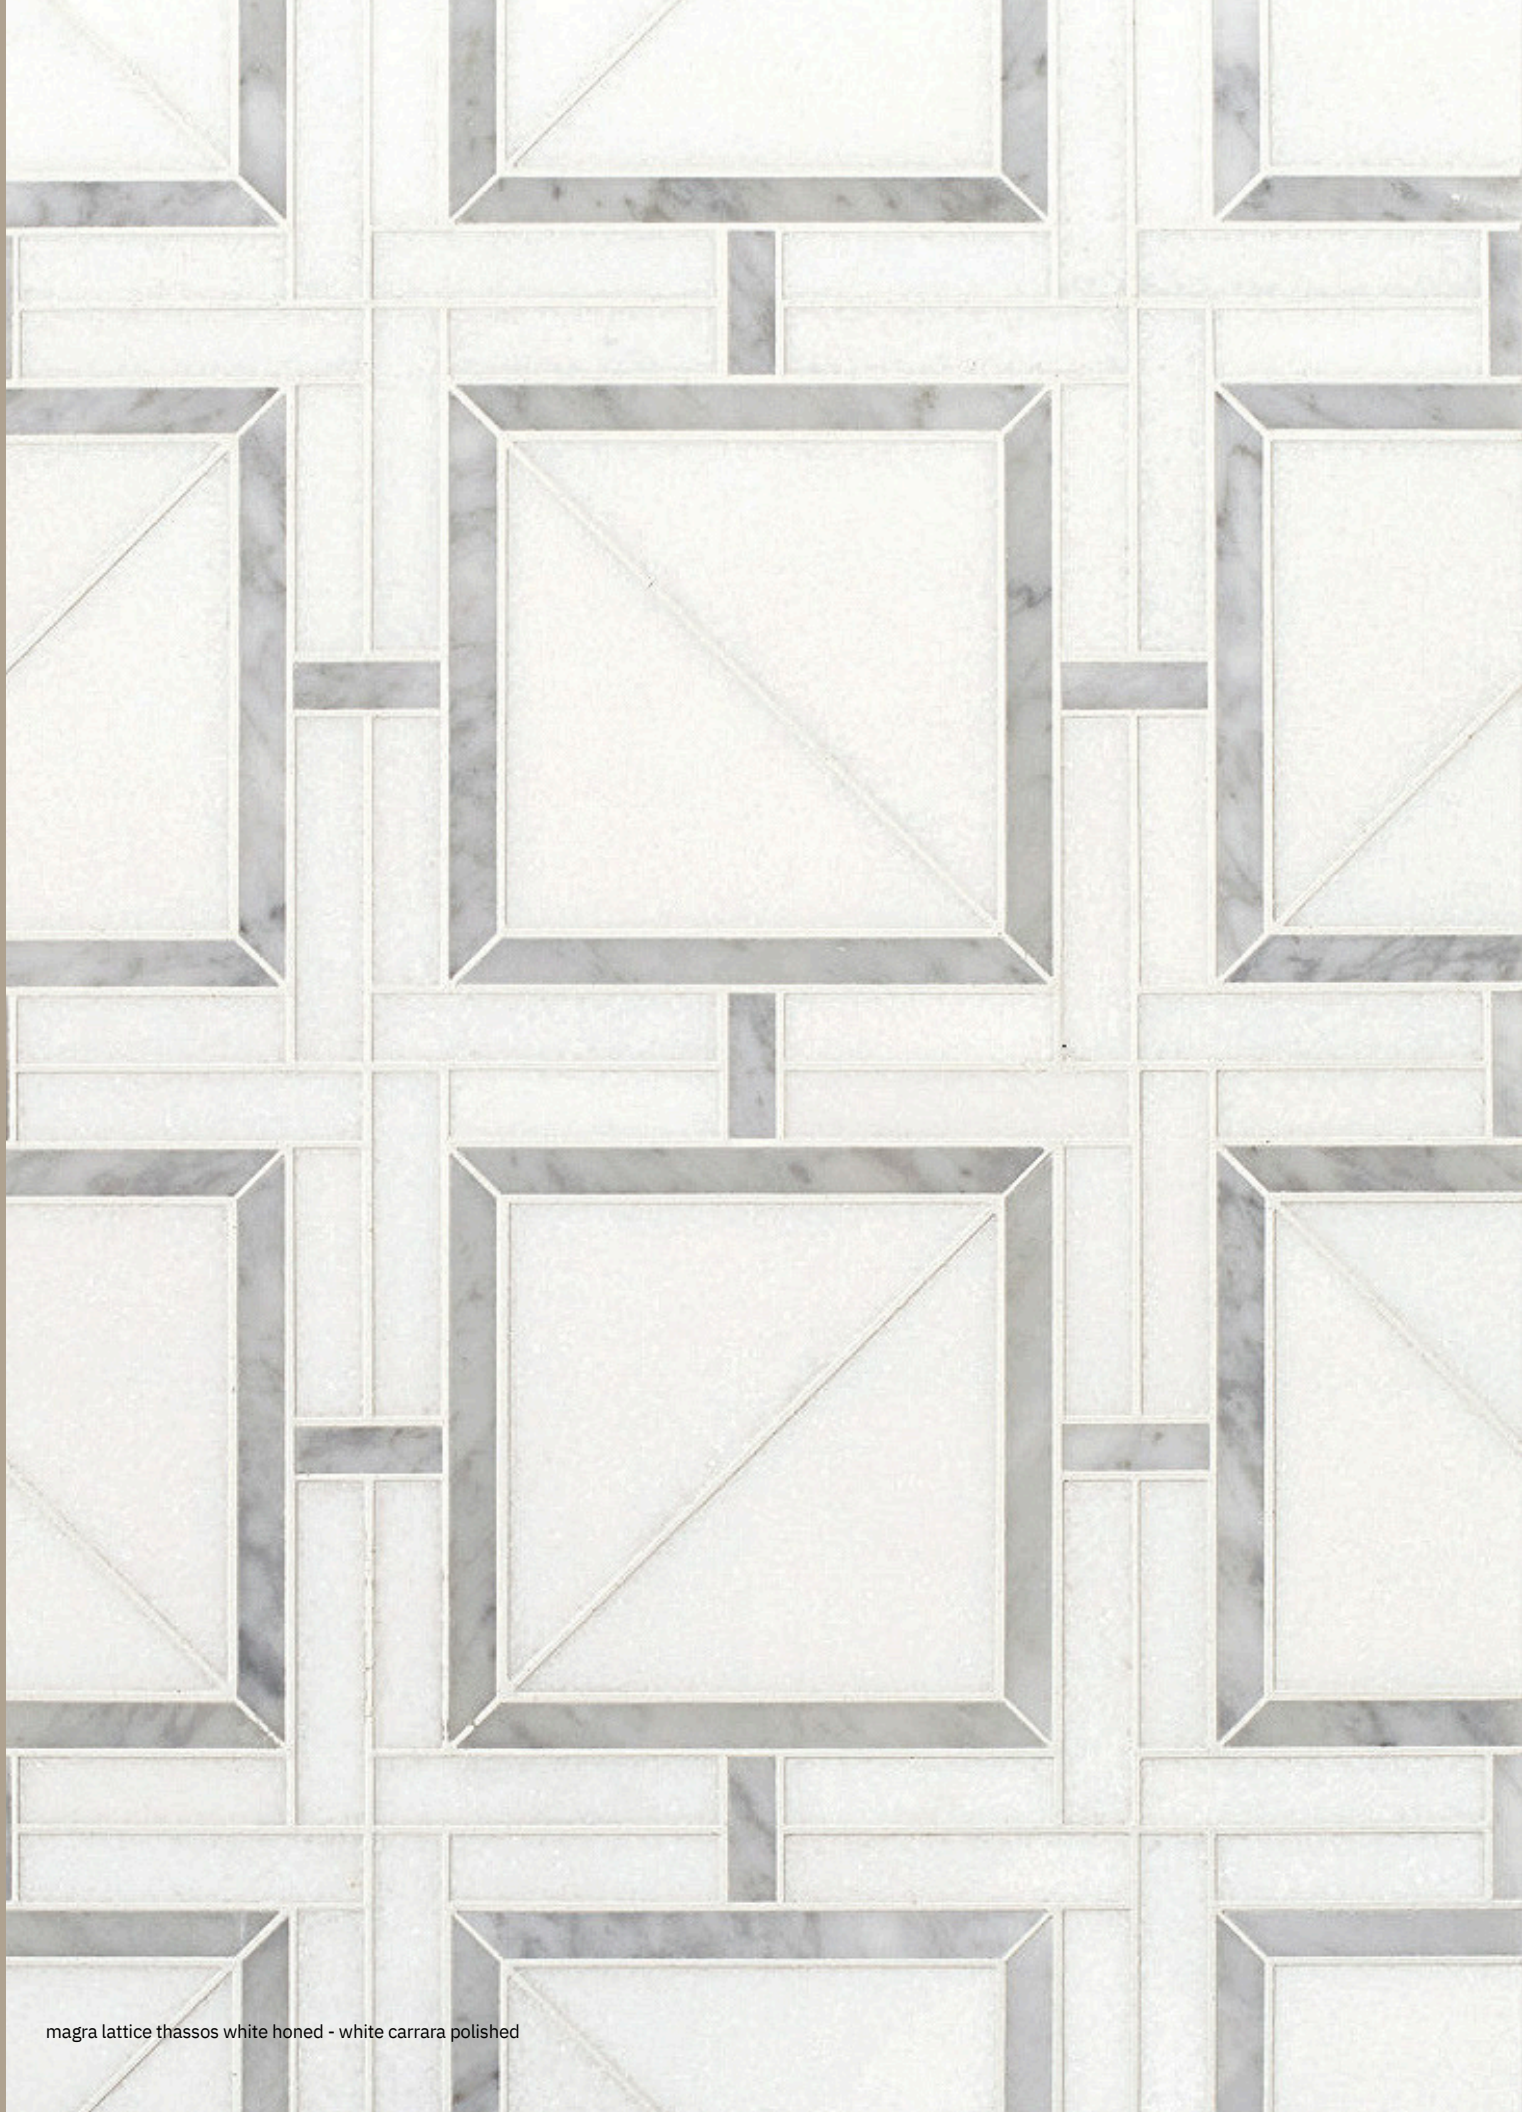

threshold

- SP90048 white carrara honed threshold 2 side bevelled 4"x36"x3/4" in stock

white carrara polished
marble collection

white carrara polished

The White Carrara Polished Marble Tile Collection is a timeless classic. This iconic natural gray-white marble will be a serendipitous element in any design scheme. Its polished finish adds a final flawless touch.