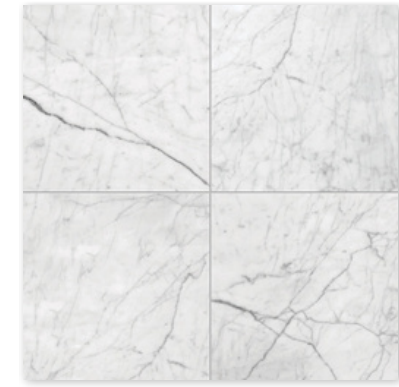

The White Carrara Polished Marble Tile Collection is suitable for vertical and horizontal applications in residential or commercial properties.

Usage

- Residential Interior Floors / Walls
- Commercial Interior Floors / Walls
- Shower Floors/ Walls
- Backsplash

V2 - Slight Variation: Clearly distinguishable differences in texture and/or pattern within similar colors.

white carrara select polished marble 12"x24"x3/8"

floor / wall tiles

white carrara polished marble