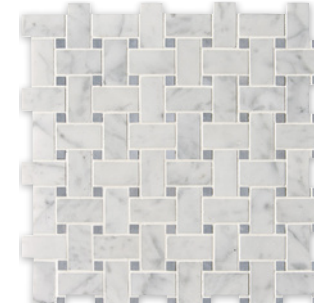

V2 - Slight Variation: Clearly distinguishable differences in texture and/or pattern within similar colors.

white carrara select polished marble 12"x24"x3/8"

floor / wall tiles

white carrara polished marble

available sizes

TL90636	2 3/4"x5 1/2"x3/8"	TL90443	12"x24"x3/8"
TL90448	12"x12"x3/8"	TL90878	24"x24"x3/8"
TL90459	18"x18"x3/8"	TL91147	6"x12"x3/8"

mosaics

MS90096 5/8"x5/8" staggered
white carrara polished
12"x12"x3/8" sheets
1.00 sqft/pcs

MS90093 1"x1"
white carrara polished
12"x12"x3/8" sheets
1.00 sqft/pcs

MS90095 basket weave 1"x2"
white carrara polished
12"x12"x3/8" sheets
1.00 sqft/pcs

MS90094 hexagon 2"
white carrara polished
10 3/8"x12"x3/8" sheets
1.00 sqft/pcs