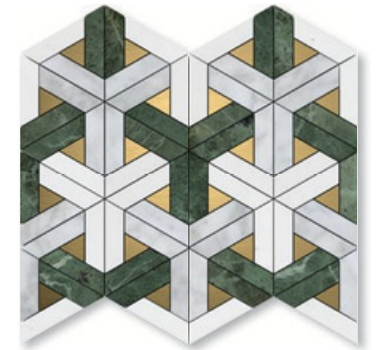

NW00177
white carrara - snow white - verde tia
honed - brass fence mosaic
11 3/4"x11 7/8"x3/8" sheets
0.97 sqft/pcs
in stock