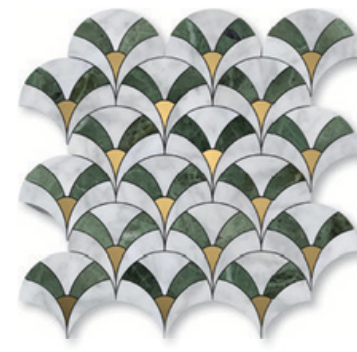

YNR10178
white carrara honed - verde tia honed -
brass sensu mosaic
10 13/16"x11 11/16"x3/8" sheets
0.88 sqft/pcs
in stock