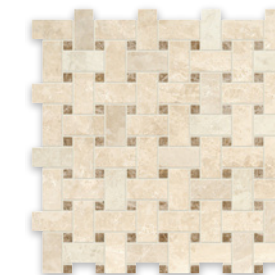

## cappuccino

The Cappuccino Marble Tile Collection has a creamy, rich beige coloring. Named after a classic cozy drink, its warm hue is sure to create an inviting atmosphere in any interior.

Available in a variety of tile sizes, mosaic shapes, and moldings, the Cappuccino Marble Tile collection is perfect for bathrooms, kitchens, living rooms, and commercial properties.

cappuccino polished 24"x24"x3/4"

floor / wall tiles

cappuccino polished marble

available sizes

- TL17258 2 3/4"x5 1/2"x3/8"
- TL17176 12"x24"x1/2"
- TL17175 18"x18"x1/2"
- TL17177 24"x24"x3/4" \*(S.O.)
- TL16282 24"x48"x3/4" \*(S.O.)

\*(S.O.) : Special Order. Lead times may vary 8-10 weeks depending on product.

mosaics

MS01438  
cappuccino polished  
1"x1" mosaic  
12"x12"x3/8" sheets  
1.00 sqft/pcs

MS01474  
cappuccino polished  
2"x2" mosaic  
12"x12"x3/8" sheets  
1.00 sqft/pcs

MS01439  
cappuccino polished  
basket weave mosaic  
12"x12"x3/8" sheets  
1.00 sqft/pcs

MS01440  
cappuccino polished  
2" hexagon mosaic  
10 3/8"x12"x3/8" sheets  
0.86 sqft/pcs

moldings

ML00800  
cappuccino polished  
andorra molding  
2"x12"x1"