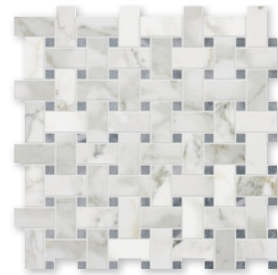

MS90292 marina chevron thassos white honed calacatta gold honed 8"x8 1/16"x3/8" sheets 0.44 sqft/pcs in stock

mosaics

MS90107 calacatta gold honed staggered mosaic 5/8"x5/8" 12"x12"x3/8" sheets 1.00 sqft/pcs in stock

MS90257 calacatta gold honed staggered mosaic 5/8"x3" 12"x12"x3/8" sheets 1.00 sqft/pcs in stock

MS90258 calacatta gold honed staggered mosaic 1 1/4"x6" 12"x12"x3/8" sheets 1.00 sqft/pcs in stock

MS90259 calacatta gold honed lattice mosaic 12"x12"x3/8" sheets 1.00 sqft/pcs in stock