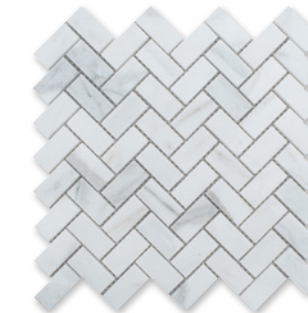

MS01859
calacatta gold royal polished
herringbone 1"x2"
12 1/8"x13 3/8"x3/8" sheets
0.90 sqft/pcs