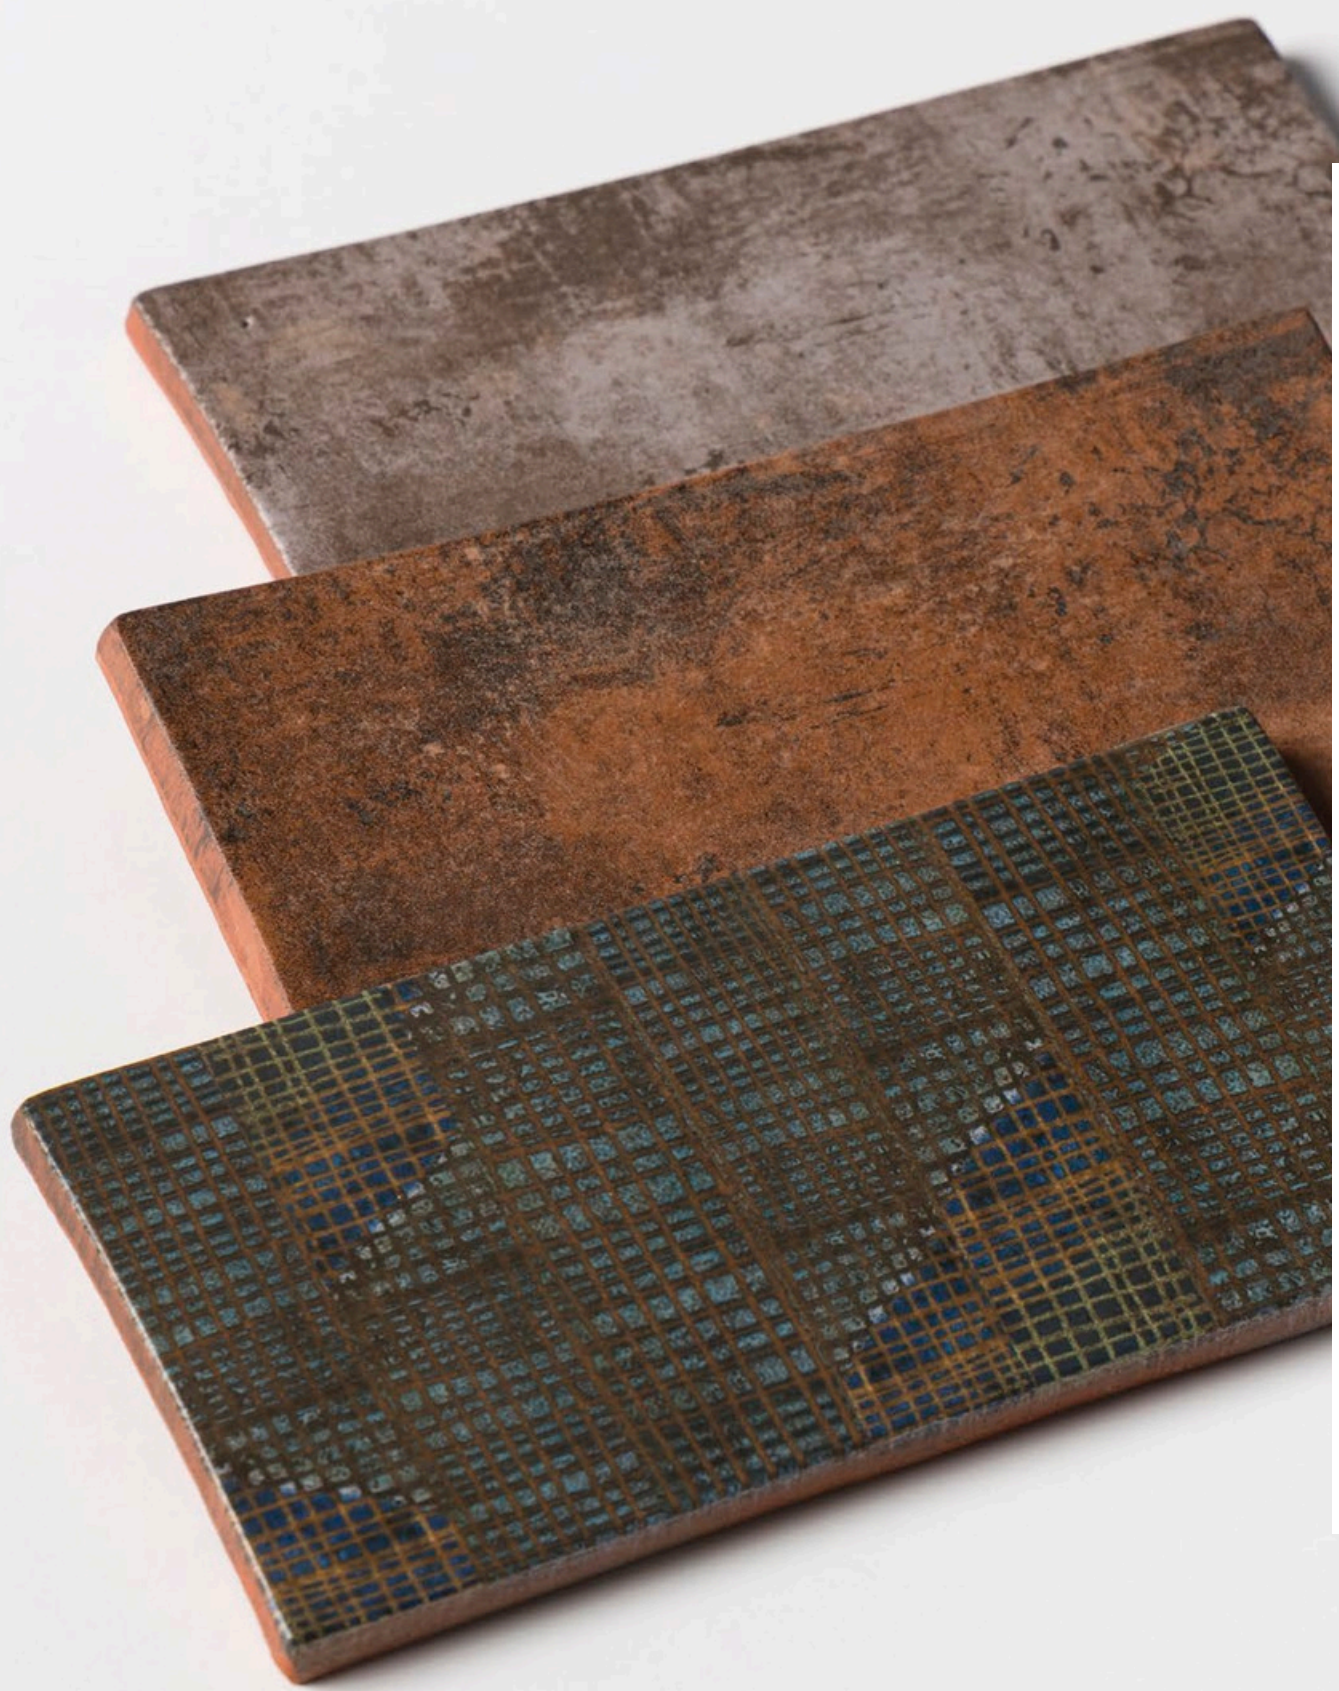

boulevard
terra cotta collection

— EST 1967 —
FACINGS
—
OF AMERICA

b o u l e v a r d

Discover the Boulevard Terra Cotta Collection—three unique 4"x8" tiles inspired by the timeless elegance of grand boulevards. Perfect for adding a touch of classic beauty and architectural flair to any space.

Usage.....

- Backsplash
- Bath Floors / Walls
- Commercial Interior Floors / Walls
- Residential Interior Floors / Walls
- Shower Floors / Walls

V2 = SLIGHT VARIATION:
Clearly distinguishable differences
in texture and/or pattern within
similar colors.

These products are hand made. Variations in shade, glaze, and dimensions may vary from shipment to shipment. These products has subtle variation in tone and texture. Variation is inherent to the handmade process and is intentional. Facings of America assumes no liability in these cases.

floor / wall tiles

TL80792
broadway semi matte
terra cotta 4"x8"x3/8"

TL80793
sunset matte
terra cotta 4"x8"x3/8"

TL80794
bourbon semi matte
terra cotta 4"x8"x3/8"