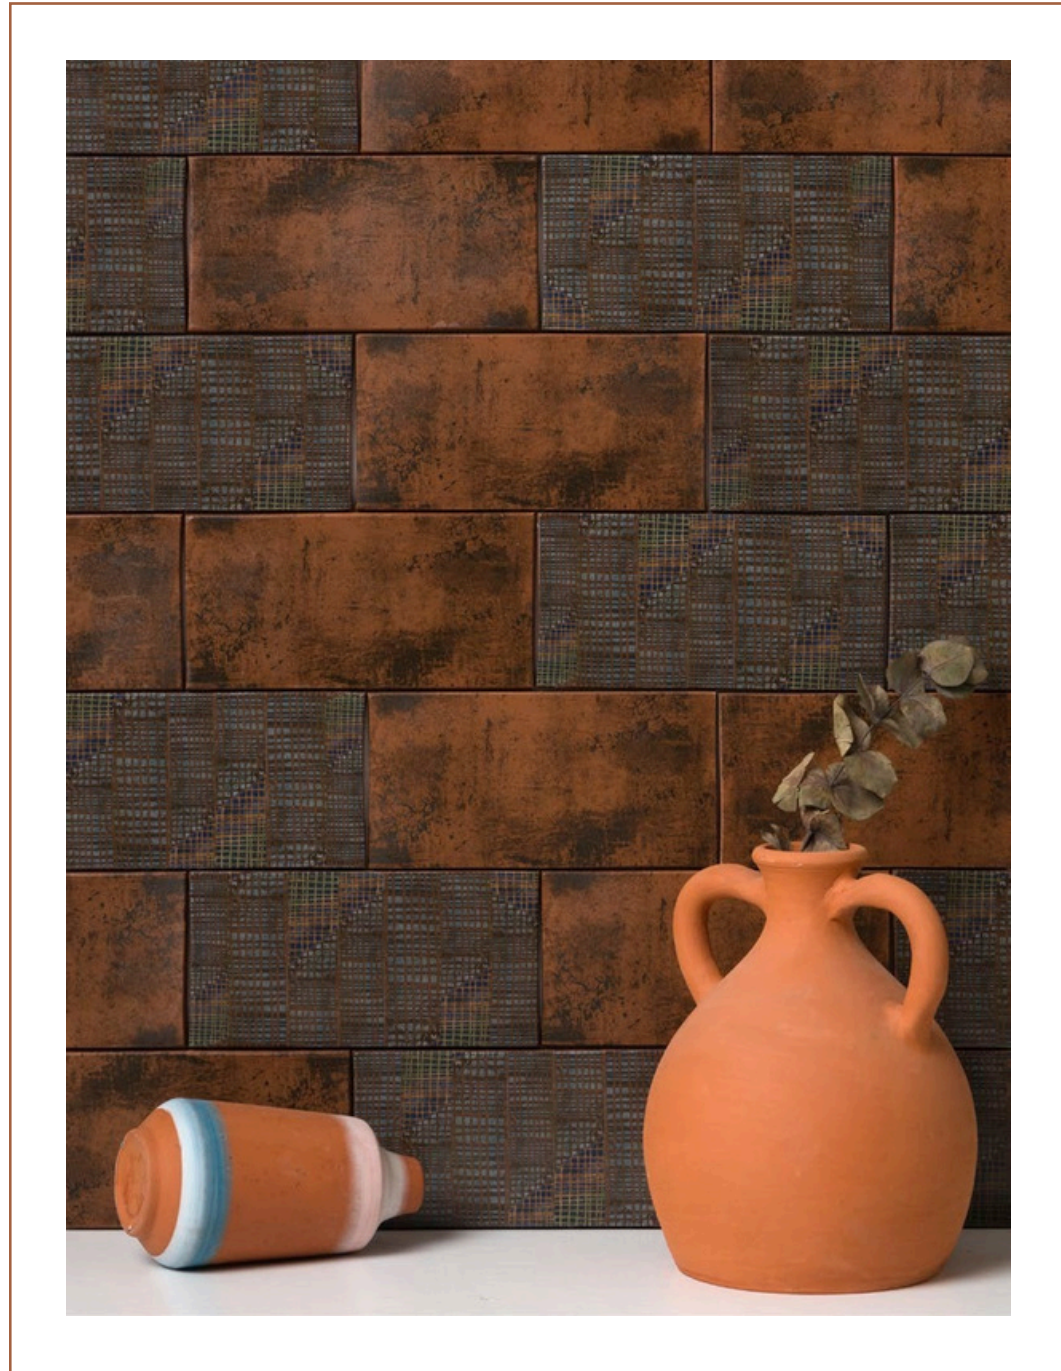

boulevard
terra cotta collection

— EST 1967 —
FACINGS
—
OF AMERICA

b o u l e v a r d

Discover the Boulevard Terra Cotta Collection—three unique 4"x8" tiles inspired by the timeless elegance of grand boulevards. Perfect for adding a touch of classic beauty and architectural flair to any space.

Usage.....

- Backsplash
- Bath Floors / Walls
- Commercial Interior Floors / Walls
- Residential Interior Floors / Walls
- Shower Floors / Walls

V2 = SLIGHT VARIATION:
Clearly distinguishable differences
in texture and/or pattern within
similar colors.

floor / wall tiles

TL80792
broadway semi matte
terra cotta 4"x8"x3/8"

TL80793
sunset matte
terra cotta 4"x8"x3/8"

TL80794
bourbon semi matte
terra cotta 4"x8"x3/8"