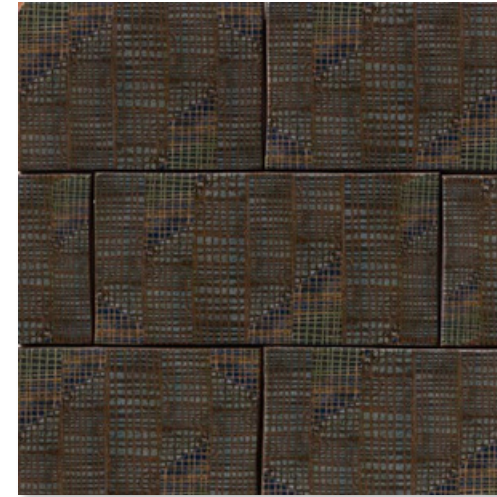

floor / wall tiles

TL80792
broadway semi matte
terra cotta 4"x8"x3/8"