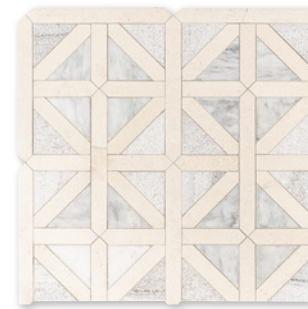

NW90188 \*(S.O.)  
avenza honed  
san felipe tile  
8"x9 3/4"x3/8"  
0.38 sqft/pcs

NW00028 \*(S.O.)  
avenza honed  
large picket tile  
6"x12"x3/8"  
0.38 sqft/pcs

NW90665 \*(S.O.)  
avenza honed  
chevron  
13"x10"x3/8" sheets  
0.90 sqft/pcs

NW00046  
avenza honed  
chevron fusion mosaic  
11 7/8"x16"x3/8" sheets  
1.30 sqft/pcs

\*(S.O.) : Special Order. Lead times may vary 3-5 weeks depending on product.

classic lattice in snow white polished - avenza honed avenza full grain

studio decorative components

MS01497 classic lattice  
snow white polished - avenza honed  
avenza full grain  
14 3/4"x14 3/4"x3/8" sheets  
1.51 sqft/pcs

MS01498 classic lattice  
avenza honed - palisandra full grain  
champagne honed  
14 3/4"x14 3/4"x3/8" sheets  
1.51 sqft/pcs