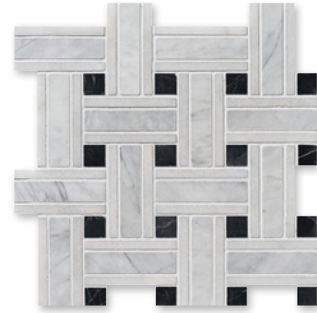

MS01163
avenza modern honed
lattice mosaic
12"x12"x3/8" sheets
1.00 sqft/pcs