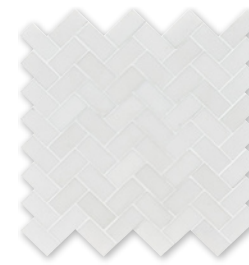

aspen white honed
marble collection

— EST 1967 —
FACINGS
—
OF AMERICA

aspen white honed 18"x18"x1/2"

aspen white

Our Aspen White Honed Marble Tile Collection evokes the imagery of snow-covered, dense forestry and lushly contoured mountain slopes. Despite its brightness, the marble's softly honed finish creates an approachable atmosphere. With a wide variety of tiles, mosaics, and decorative elements, this collection suits kitchens, bathrooms, or any other interior.

Marble is a metamorphic stone with a timeless history in architecture and interior design. Some of the most famous sights in the world-including the Taj Mahal, Michelangelo's David, the Lincoln Memorial, and the Washington Monument are made of marble. These are only a few examples of the colossal cultural and utilitarian impact that marble has had on human civilization. With its classic white color, the Aspen White Honed Marble Tile Collection evokes this rich history.

aspen white honed 12"x24"x1/2", aspen white lattice mosaic

mosaics

MS01335
aspen white honed
herringbone 1"x2"
12 1/8"x13 3/8"x3/8" sheets
0.90 sqft/pcs

MS01332
aspen white honed
modern lattice mosaic
12"x12"x3/8" sheets
1.00 sqft/pcs

MS01336
aspen white honed
hexagon 2"
10 3/8"x12"x3/8" sheets
0.86 sqft/pcs

MS01333
aspen white honed
modern staggered mosaic
5/8"x3"
12"x12"x3/8" sheets
1.00 sqft/pcs

MS01334
aspen white honed
modern staggered mosaic 1
1/4"x6"
12"x12"x3/8" sheets
1.00 sqft/pcs