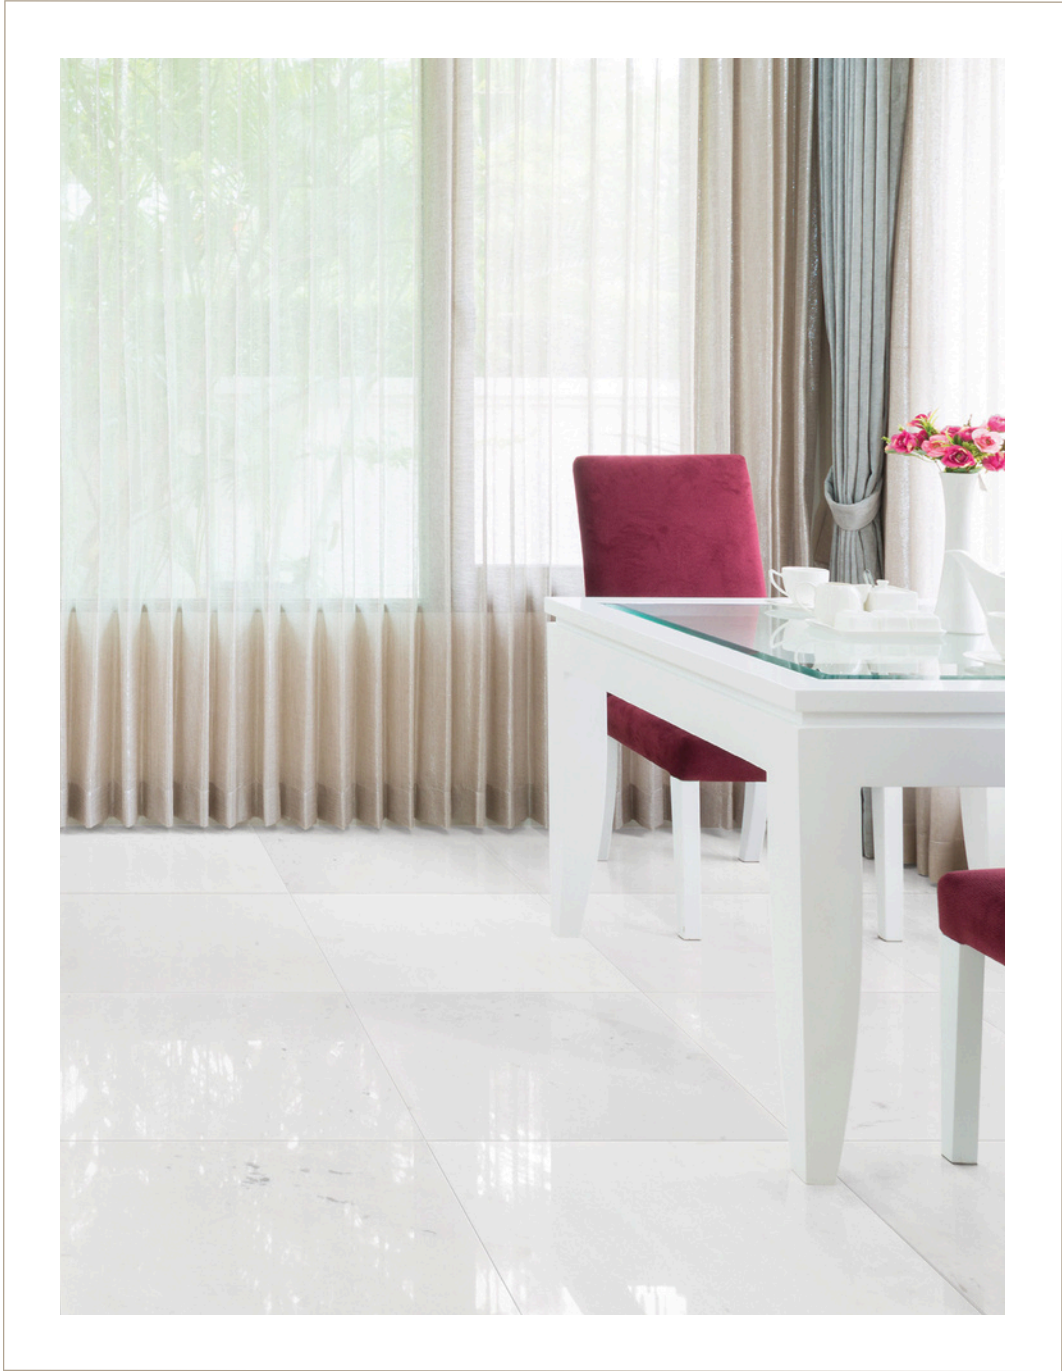

aspen white polished
marble collection

— EST 1967 —
FACINGS
—
OF AMERICA

aspen white polished 18"x18"x1/2"

aspen white

Our Aspen White Polished Marble Tile Collection evokes imagery of snow-covered dense forests and lushly contoured mountain slopes. Despite its brightness, the marble's softly polished finish creates a less formal atmosphere. With a wide variety of tiles, mosaics, and decorative elements, this collection suits kitchens, bathrooms, or any other interior.