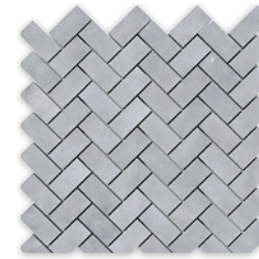

NW90759 (S.O.)\*  
allure light honed  
gothic arabesque tile  
4 7/8"x8 13/16"x3/8"  
0.18 sqft/pcs

NW90760 (S.O.)\*  
allure light honed  
san felipe tile  
8"x9 3/4"x3/8"  
0.38 sqft/pcs

NW90761 (S.O.)\*  
allure light honed  
large picket tile  
6"x12"x3/8"  
0.38 sqft/pcs

NW90762 (S.O.)\*  
allure light honed  
chevron  
13"x10"x3/8" sheets  
0.90 sqft/pcs

\*(S.O.) : Special Order. Lead times may vary 3-5 weeks depending on product.

allure light honed hexagon 2"

mosaics

MS02299  
allure light honed  
herringbone 1"x2"  
12 1/8"x13 3/8"x3/8" sheets  
0.90 sqft/pcs