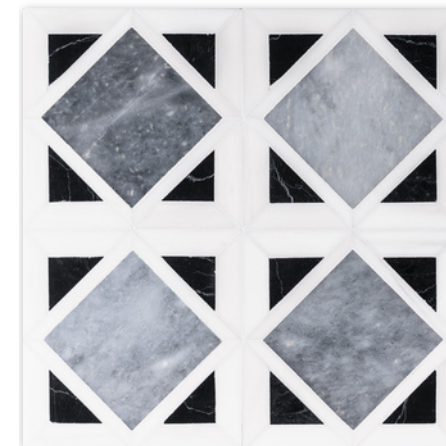

allure polished - black honed york mosaic

studio decorative components

MS01491 cambridge  
snow white polished - black polished - allure  
polished  
12 7/8"x12 7/8"x3/8" sheets  
1.15 sqft/pcs

MS01500 devon  
glacier honed - snow white polished - allure  
polished  
12 1/2"x12 1/2"x3/8" sheets  
1.08 sqft/pcs