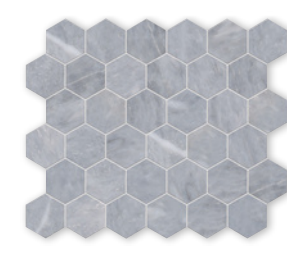

NW90762 (S.O.)\*  
allure light honed  
chevron  
13"x10"x3/8" sheets  
0.90 sqft/pcs

\*(S.O.) : Special Order. Lead times may vary 3-5 weeks depending on product.

allure light honed hexagon 2"

mosaics

MS02299  
allure light honed  
herringbone 1"x2"  
12 1/8"x13 3/8"x3/8" sheets  
0.90 sqft/pcs

MS02038  
allure light honed  
herringbone 5/8"x3"  
12 1/8"x13 3/8"x3/8" sheets  
0.90 sqft/pcs

MS02039  
allure light honed  
hexagon 2"  
10 3/8"x12"x3/8" sheets  
0.86 sqft/pcs

MS02287  
allure light honed  
hexagon 1"  
11 5/8"x12"x3/8" sheets  
1.00 sqft/pcs