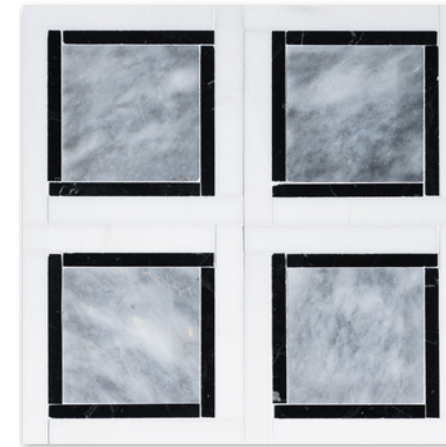

studio decorative components

MS01491 cambridge
snow white polished - black polished - allure
polished
12 7/8"x12 7/8"x3/8" sheets
1.15 sqft/pcs