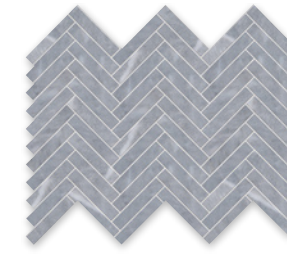

NW90762 (S.O.)\*  
allure light honed  
chevron  
13"x10"x3/8" sheets  
0.90 sqft/pcs

\*(S.O.) : Special Order. Lead times may vary 3-5 weeks depending on product.

allure light honed hexagon 2"

mosaics

MS02299  
allure light honed  
herringbone 1"x2"  
12 1/8"x13 3/8"x3/8" sheets  
0.90 sqft/pcs

MS02038  
allure light honed  
herringbone 5/8"x3"  
12 1/8"x13 3/8"x3/8" sheets  
0.90 sqft/pcs

MS02039  
allure light honed  
hexagon 2"  
10 3/8"x12"x3/8" sheets  
0.86 sqft/pcs

MS02287  
allure light honed  
hexagon 1"  
11 5/8"x12"x3/8" sheets  
1.00 sqft/pcs