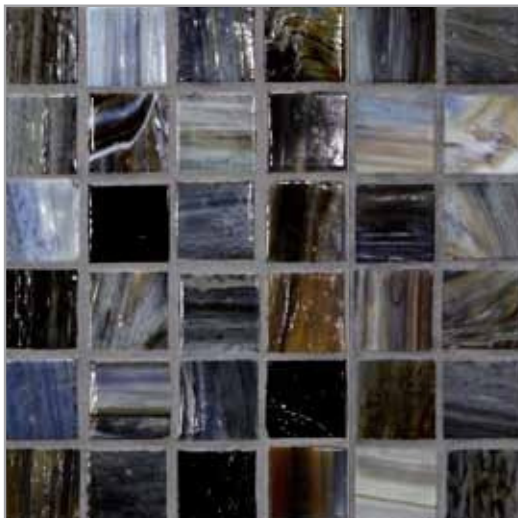

— EST 1967 —

FACINGS

OF AMERICA

SHIBUI

Natural | Silk  
Bleached White

Natural | Silk  
Buff

Natural | Silk  
Verte

Natural | Silk  
Pewter

Natural | Silk  
Tungsten

Natural | Silk  
Ochre

Natural | Silk  
Naples Yellow

Natural | Silk  
Leather

Natural | Silk  
Roman Earth

Natural | Silk  
Raw Umber

Natural | Silk  
Soft Teal

Natural | Silk  
Turquoise

Natural | Silk  
Zinc

Natural | Silk  
Sevres Blue

Rio (Natural and Silk)  
(11.5 mm x 25 mm, 25 mm x 25 mm)