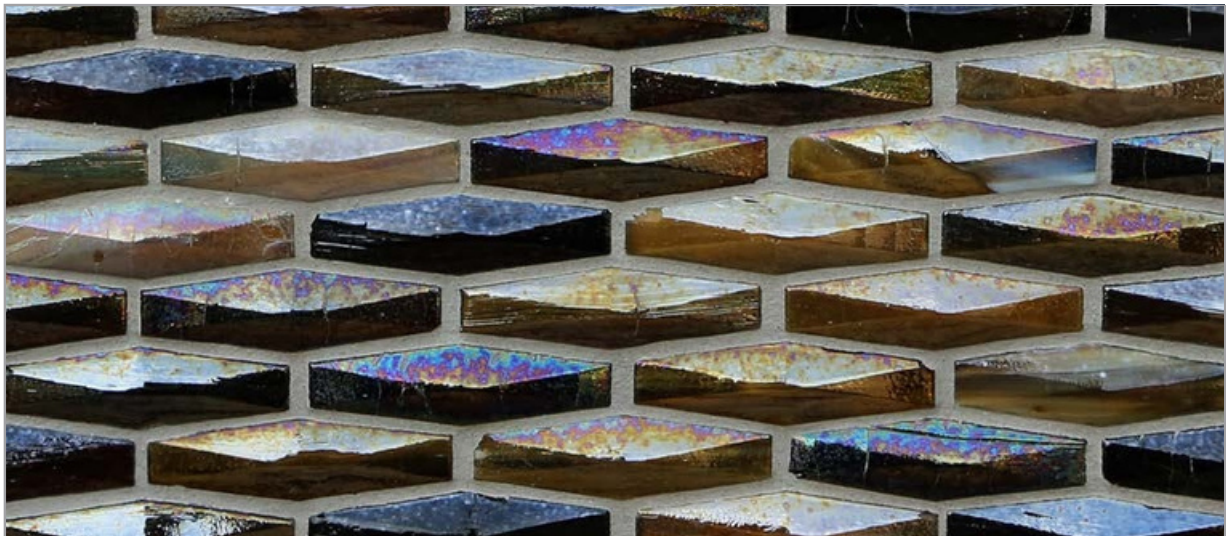

— EST 1967 —

FACINGS

—
OF AMERICA

ORIGAMI
MOSAIC

Cetara

Lucca

Umbria

Ivory

Asolo

Bari

Bosa

Ippei

ORIGAMI MOSAIC PATTERNS

Nami
(1" x 1")

Sway
(1" hex)

Vesper
(5/8" x 2")

Vesper Twist
(5/8" x 2")