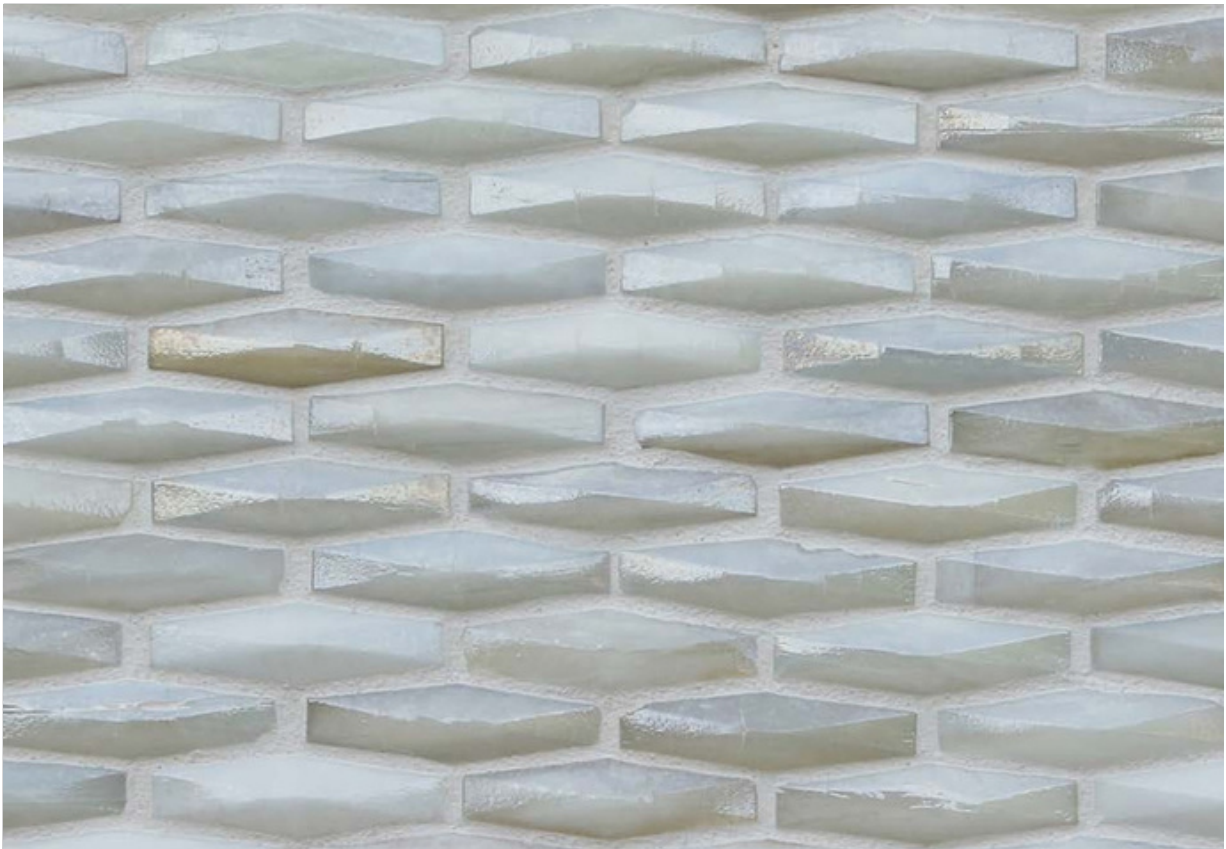

— EST 1967 —

FACINGS

—
OF AMERICA

ORIGAMI
MOSAIC

Cetara

Lucca

Umbria

Ivory

Asolo

Bari

Bosa

Ippei

ORIGAMI MOSAIC PATTERNS

Nami
(1" x 1")

Sway
(1" hex)

Vesper
(5/8" x 2")

Vesper Twist
(5/8" x 2")