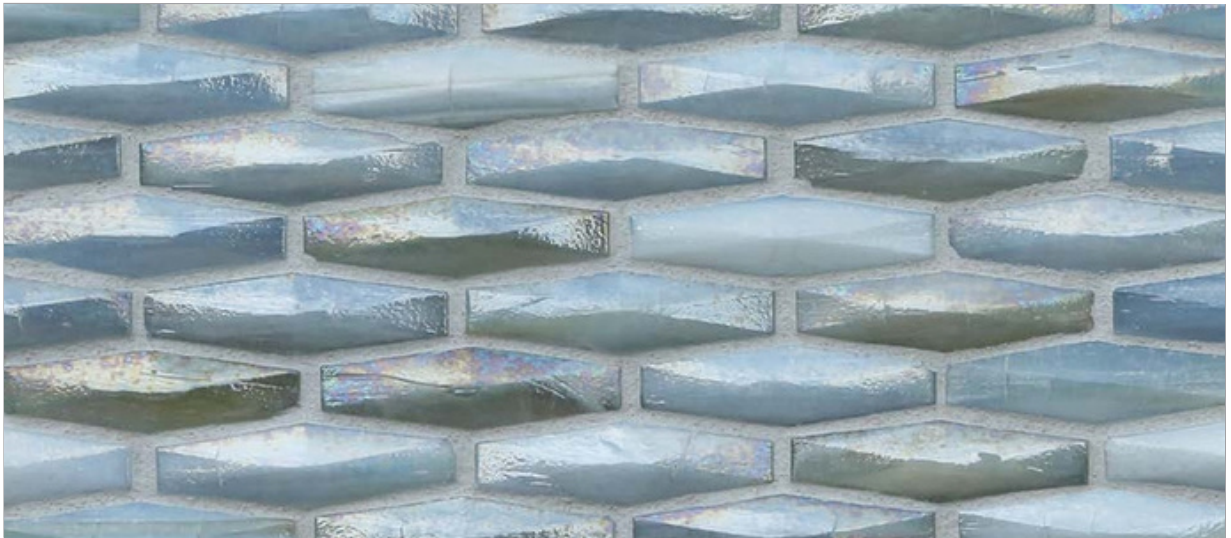

— EST 1967 —

FACINGS

—
OF AMERICA

ORIGAMI
MOSAIC

Cetara

Lucca

Umbria

Ivory

Asolo

Bari

Bosa

Ippei

ORIGAMI MOSAIC PATTERNS

Nami
(1" x 1")

Sway
(1" hex)

Vesper
(5/8" x 2")

Vesper Twist
(5/8" x 2")