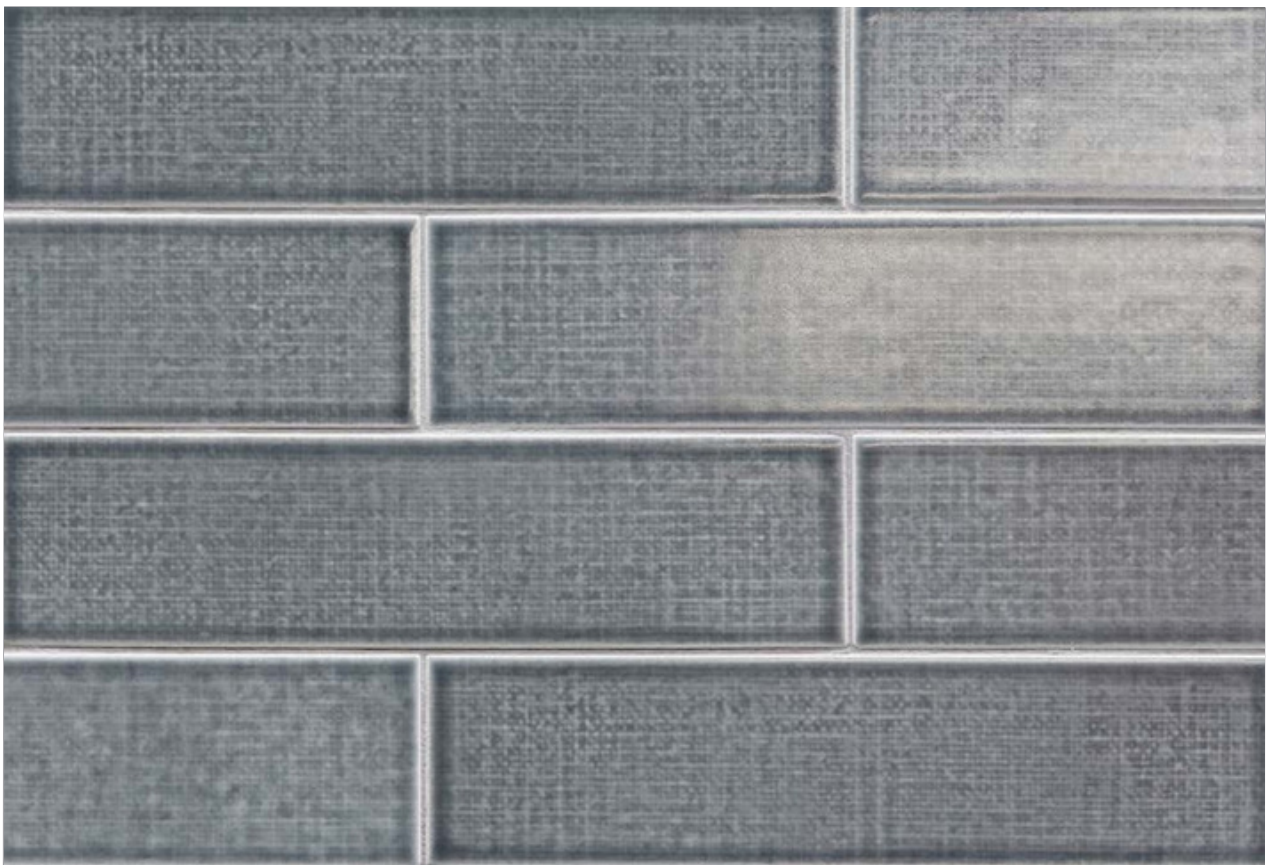

— EST 1967 —

FACINGS

OF AMERICA

LINEN

LINEN PATTERNS

2 ½ x 9 ½

Liner (¾ x 9 ½)

For more design options, Liners are also glazed on 3 sides.

Summer White

Sable

Melange

Glaze contains multiple color variations between pieces. Visit Facingsofamerica.com for photos.

Denim

Metropolis

Dapper Grey