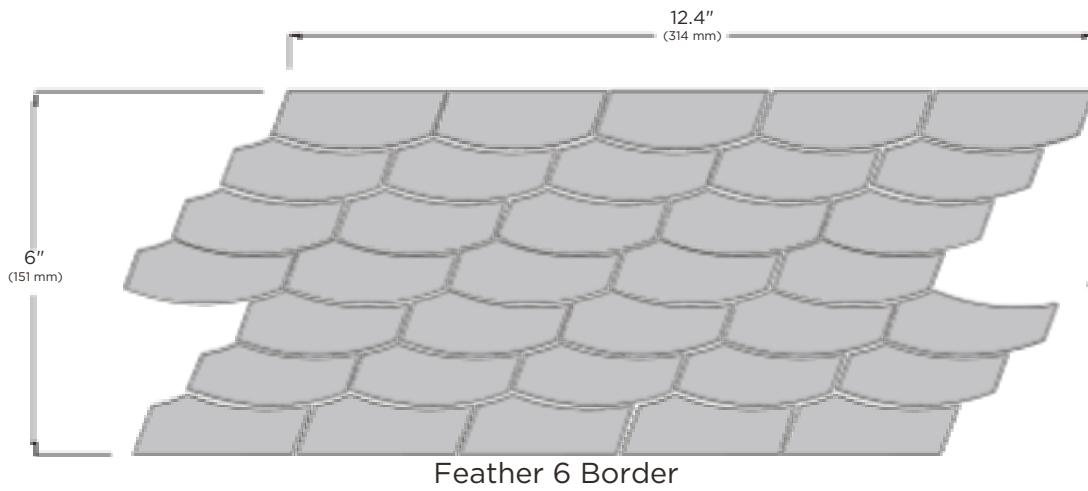

— EST 1967 —
FACINGS
—
OF AMERICA

JAW
(Just Add Water)

JAW (Just Add Water) PATTERNS

* To increase border height, full sheets of corresponding field material are also available.

FEATHER 6 BORDER

Matera

Torino

Pisa

Bari

Abruzzo

2" HEX BORDER

Matera

Torino

Aero

Mineral Springs