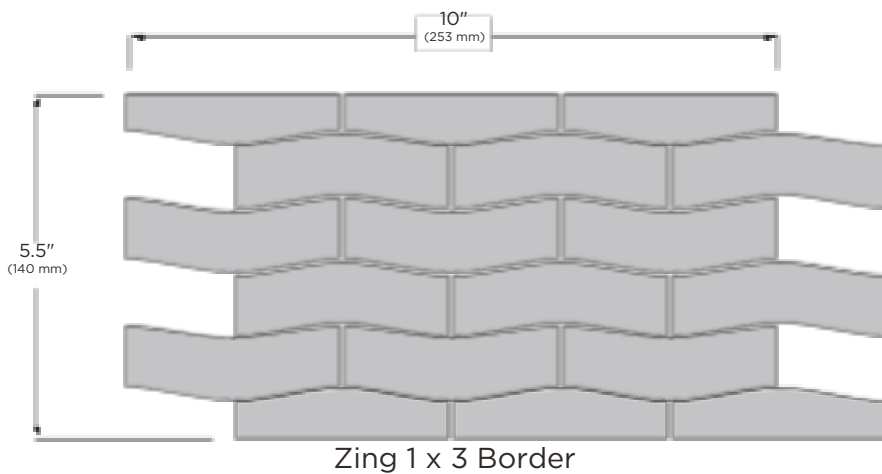

— EST 1967 —
FACINGS
—
OF AMERICA

JAW
(Just Add Water)

JAW (Just Add Water) PATTERNS

* To increase border height, full sheets of corresponding field material are also available.

FEATHER 6 BORDER

Matera

Torino