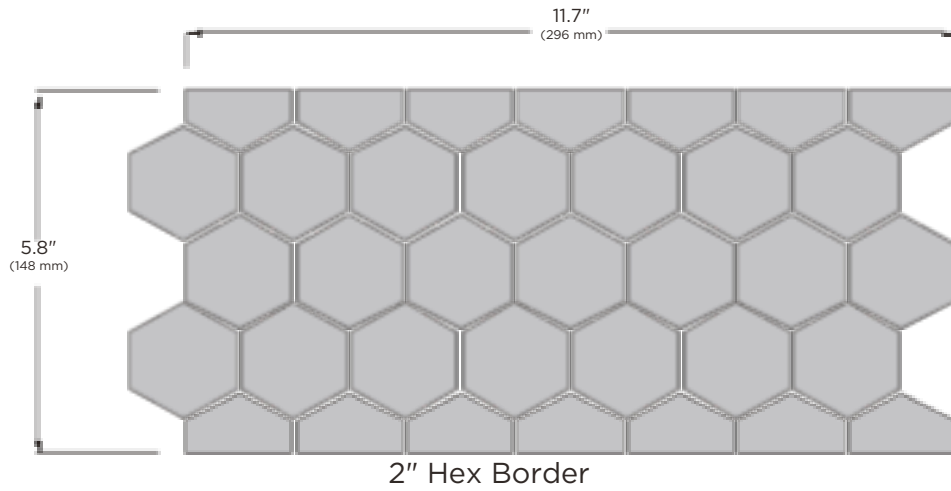

— EST 1967 —
FACINGS
—
OF AMERICA

JAW
(Just Add Water)

JAW (Just Add Water) PATTERNS

* To increase border height, full sheets of corresponding field material are also available.

FEATHER 6 BORDER

Matera

Torino

Pisa

Bari

Abruzzo

2" HEX BORDER

Matera

Torino

Aero

Mineral Springs