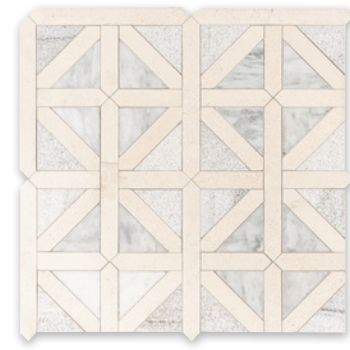

MS00863
champagne honed
hexagon 2"
10 3/8"x12"x3/8" sheets
0.86 sqft/pcs

studio decorative components

MS01553
autumn leaf
champagne honed
11 13/16"x13 9/16"x3/8" sheets
1.11 sqft/pcs

MS01490
braided hexagon
champagne honed - skyline leather - britannia leather
9 11/16"x16 7/16"x3/8" sheets
1.10 sqft/pcs

MS01498
classic lattice
avenza honed - palisandra full grain champagne honed
14 3/4"x14 3/4"x3/8" sheets
1.51 sqft/pcs

MS01506
large herringbone
champagne honed
12 7/8"x8 9/16"x3/8" sheets
0.76 sqft/pcs

MS01514
large lattice
champagne honed - skyline full grain
13 7/8"x13 7/8"x3/8" sheets
1.33 sqft/pcs

MS01513
large lattice
champagne honed - diana royal honed
13 7/8"x13 7/8"x3/8" sheets
1.33 sqft/pcs

MS01529
mixed herringbone
champagne honed
16 5/6"x12 1/16" x3/8" sheets
1.40 sqft/pcs