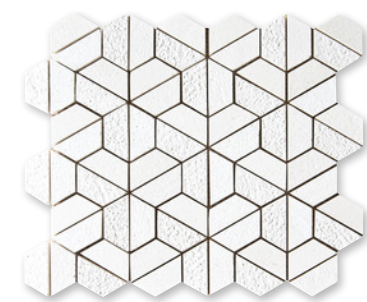

MS01269
champagne
3d hexagon textured 3/8" mosaic
10 3/8"x12"x3/8"
0.86 sqft/pcs