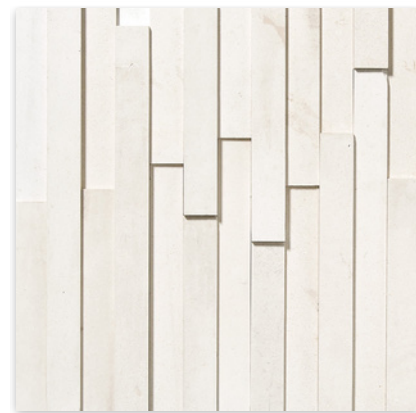

NW90677 (S.O.)*
champagne honed
chevron
13"x10"x3/8" sheets
0.90 sqft/pcs

*(S.O.) : Special Order. Lead times may vary 3-5 weeks depending on product.

champagne honed elevation pattern

wall tiles

TL16171
champagne honed
elevation pattern