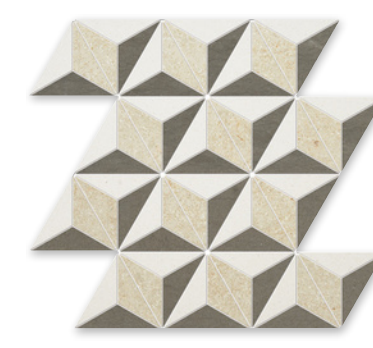

MS01741
champagne & bosporus honed
lincoln
10 1/4"x12 13/16"x3/8" sheets
0.72 sqft/pcs

MS01742
champagne & bosporus honed
raya basket
11 13/16"x12 3/16"x3/8" sheets
0.78 sqft/pcs

MS01743
champagne & bosporus honed
rhomboid blend
11"x14 15/16"x3/8" sheets
0.84 sqft/pcs

MS01744
champagne & bosporus & champagne honed
maze basket
14 15/16"x17 11/16"x3/8" sheets
1.21 sqft/pcs

MS01745
champagne & bosporus & seashell honed
pillar
13"x13"x3/8" sheets
1.00 sqft/pcs

MS01746
champagne & seashell & bosporus honed
diamond 3d
15 3/8"x13 3/4"x3/8" sheets
1.12 sqft/pcs