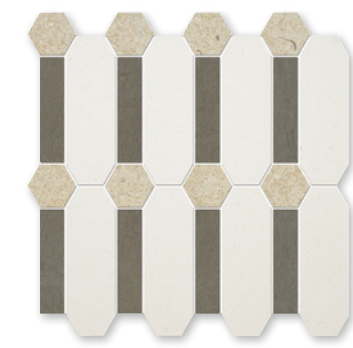

MS01741
champagne & bosporus honed
lincoln
10 1/4"x12 13/16"x3/8" sheets
0.72 sqft/pcs

MS01742
champagne & bosporus honed
raya basket
11 13/16"x12 3/16"x3/8" sheets
0.78 sqft/pcs

MS01743
champagne & bosporus honed
rhomboid blend
11"x14 15/16"x3/8" sheets
0.84 sqft/pcs

MS01744
champagne & bosporus & champagne honed
maze basket
14 15/16"x17 11/16"x3/8" sheets
1.21 sqft/pcs

MS01745
champagne & bosporus & seashell honed
pillar
13"x13"x3/8" sheets
1.00 sqft/pcs

MS01746
champagne & seashell & bosporus honed
diamond 3d
15 3/8"x13 3/4"x3/8" sheets
1.12 sqft/pcs