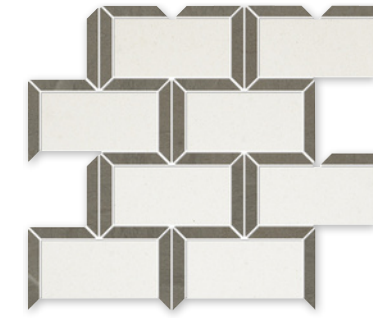

MS01740
champagne & bosporus honed
cascade
9 5/8"x11 13/16"x3/8" sheets
0.70 sqft/pcs