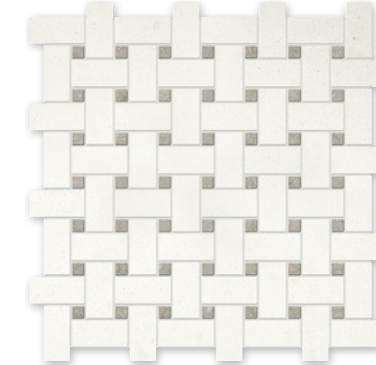

MS00930
champagne & olive green
honed basket weave 1"x2"
12"x12"x3/8" sheets
1.00 sqft/pcs