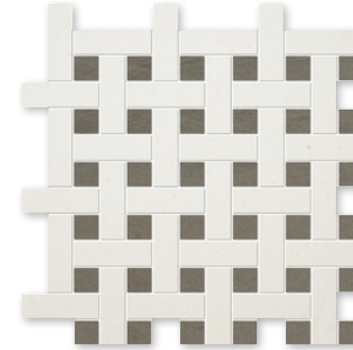

atelier decorative components

MS01739
champagne & bosporus honed
basket weave 1"x3"
12 5/8"x12 5/8"x3/8" sheets
0.97 sqft/pcs