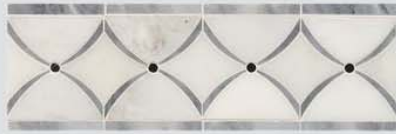

Arbel Beach Corner 2" x 2" x 3/8" Honed

Palais Beach 3" x 12" x 3/8" Honed

Palais Beach Corner 3" x 3" x 3/8" Honed

Palais Sky 3" x 12" x 3/8" Honed

Palais Sky Corner 3" x 3" x 3/8" Honed

Family Owned and Operated

Piedmont Beach 4" x 12" x 3/8" Honed

Piedmont Beach Corner 4" x 4" x 3/8" Honed

Piedmont Classico 4" x 12" x 3/8" Honed

Piedmont Classico Corner 4" x 4" x 3/8" Honed

Piedmont Sky 4" x 12" x 3/8" Honed

Piedmont Sky Corner 4" x 4" x 3/8" Honed

Danbury 3" x 10" x 3/8" Honed

Danbury Corner 3" x 3" x 3/8" Honed

Framework Beach 3" x 12" x 3/8" Honed

Framework Beach Corner 3" x 3" x 3/8" Honed

Framework Classico 3" x 12" x 3/8" Honed

Framework Classico Corner 3" x 3" x 3/8" Honed