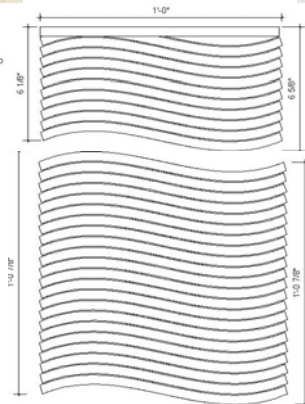

Wavy Crema Marfil

Sheet	Cap
polished	polished

(With Giallo Reale and Noce Travertine dots)

Wavy Snow White

Sheet	Cap
polished	polished

(With Blue Macaubas, Blue Celeste & Ming Green dots)

Family Owned and Operated

4121 N. 27th Street, Phoenix, AZ 85016 - **602.955.9217**
16421 N. 90th Street, Scottsdale, AZ 85260 - **480.222.8480**
Toll Free - **800.657.0331**

www.facingsofamerica.com