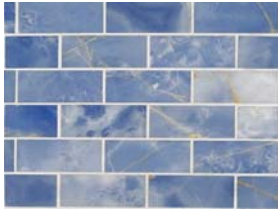

Blued Onyx - Polished

Size	Per SF
2"x4"