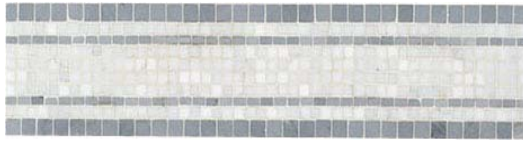

**STRIPES
STATUARY**

5 1/2" x 24" Border

Colorway
Bardiglio
Statuary White