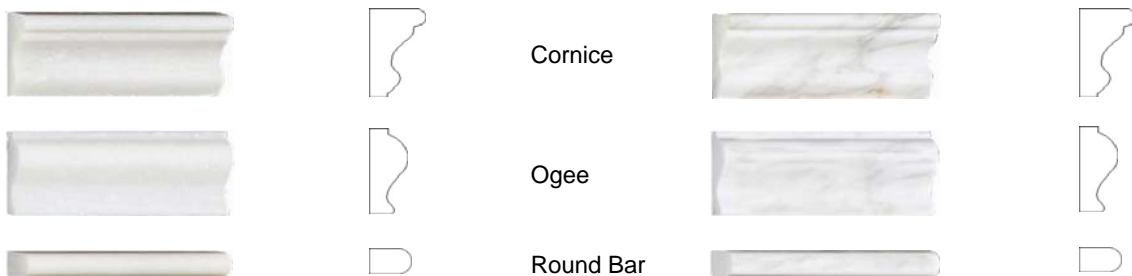

Description	Cornice/LF	Ogee/LF	Round Bar/LF
Size	12" x 2"	12" x 2"	12" x 3/4"

**Oriental St. Laurent**

Description	Cornice/LF	Ogee/LF	Round Bar/LF
Size	12" x 2"	12" x 2"	12" x 1-1/4"

**Rojo Alicante**

Description	Cornice/LF	Ogee/LF	Round Bar/LF
Size	12" x 2"	12" x 2"	12" x 1-1/4"

**Snow White**

Description	Cornice/LF	Ogee/LF	Round Bar/LF
Size	12" x 2"	12" x 2"	12" x 3/4"

**Statuary White**

Description	Cornice/LF	Ogee/LF	Round Bar/LF
Size	12" x 2"	12" x 2"	12" x 3/4"

Please Note:

All of our moldings are hand polished in the traditional manner which achieves a permanent shine. We do not sell liners that are artificially polished by silicone.