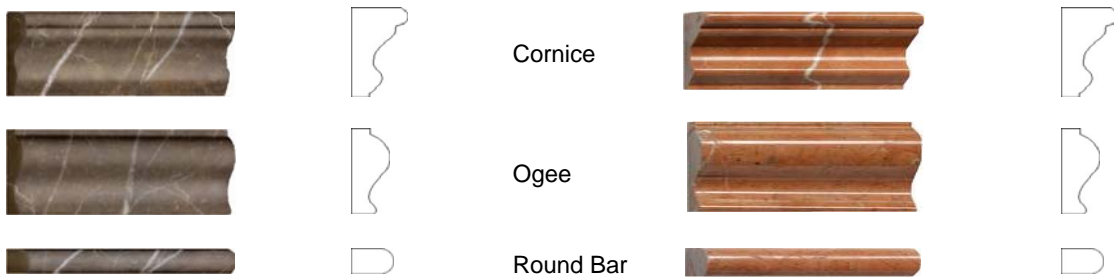

Oriental St. Laurent

Description	Cornice/LF	Ogee/LF	Round Bar/LF
Size	12" x 2"	12" x 2"	12" x 1-1/4"

Rojo Alicante

Description	Cornice/LF	Ogee/LF	Round Bar/LF
Size	12" x 2"	12" x 2"	12" x 1-1/4"