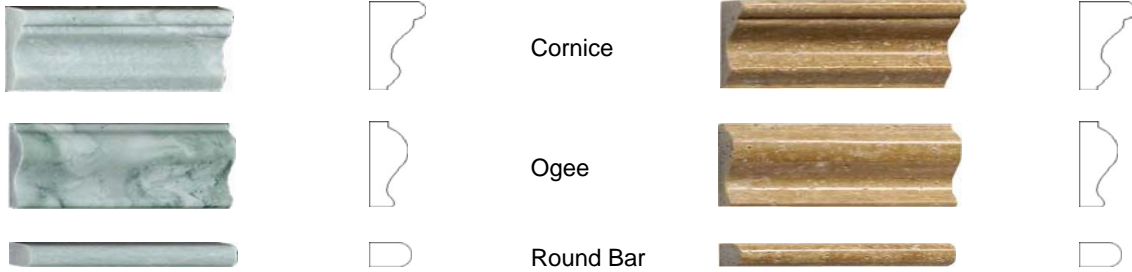

Ming Green

Description	Cornice/LF	Ogee/LF	Round Bar/LF
Size	12" x 2"	12" x 2"	12" x 3/4"

Noce Travertine (Polished and Honed)

Description	Cornice/LF	Ogee/LF	Round Bar/LF
Size	12" x 2"	12" x 2"	12" x 3/4"