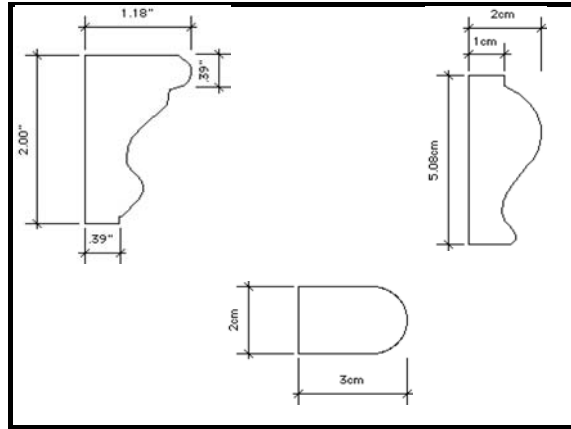

Please Note:

All of our moldings are hand polished in the traditional manner which achieves a permanent shine. We do not sell liners that are artificially polished by silicone.