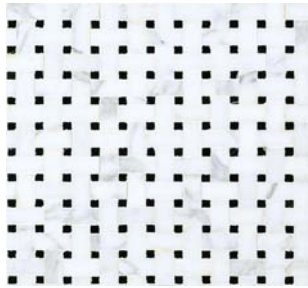

[www.facingsofamerica.com](http://www.facingsofamerica.com)

**Gold Basket Weave (Polished) (#7)**

Description	Size
Crema Marfil, Jeru. Gold and Blue Macaubas	12"x12"

**Celeste Basket Weave (Polished) (#8)**

Description	Size
Snow White, Blue Celeste and Blue Macaubas	12"x12"

**Carrara Basket Weave (Polished) (#9)**

Description	Size
White Carrara and Emperor's Black	12"x12"

**Honey Onyx Basket Weave (Polished) (#10)**