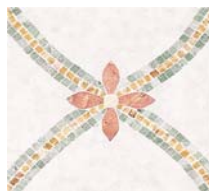

[www.facingsofamerica.com](http://www.facingsofamerica.com)

**Gold Basket Weave (Polished) (#7)**

Description	Size
Crema Marfil, Jeru. Gold and Blue Macaubas	12"x12"

**Celeste Basket Weave (Polished) (#8)**

Description	Size
Snow White, Blue Celeste and Blue Macaubas	12"x12"

**Carrara Basket Weave (Polished) (#9)**

Description	Size
White Carrara and Emperor's Black	12"x12"

**Honey Onyx Basket Weave (Polished) (#10)**

Description	Size
Honey Onyx and Benjamin Grey	12"x12"

**FLORAL FIELD**  
12"x 12"

**Colorway #1**

Honey Onyx  
Ming Green  
Snow White  
Sunrise Pink

**Colorway #2**

Crema Marfil  
Giallo Reale  
Noce Travertine  
Rojo Alicante  
Verde Jade Med.