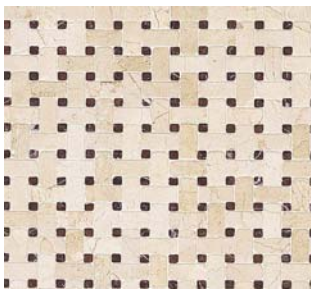

**FLOOR PATTERNS** STONE | TILE | ARCHITECTURAL FEATURES

**Bars - 1" x 2"**

**Dots - 1/2" x 1/2"**

**Ming Green Basket Weave (Polished) (#1)**

Description	Size
Snow White, Ming Green and Harvest Green	12"x12"

**Noce/Mystique Basket Weave (Polished) (#2)**

Description	Size
Crema Marfil, Noce Trav and Mystique Brown	12"x12"

**Crema/Ocean Basket Weave (Polished) (#3)**

Description	Size
Crema Marfil and Ocean Green	12"x12"

**Snow White Basket Weave (Polished) (#4)**

Description	Size
Snow White and Emperor's Black	12"x12"

**Crema/Mystique Basket Weave (Tumbled) (#5)**

Description	Size
Crema Marfil and Mystique Brown	12"x12"