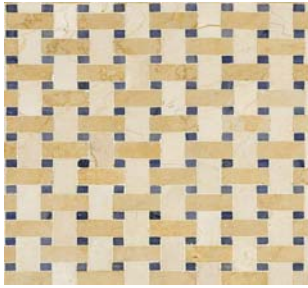

Gold Basket Weave (Polished) (#7)

Description	Size
Crema Marfil, Jeru. Gold and Blue Macaubas	12"x12"