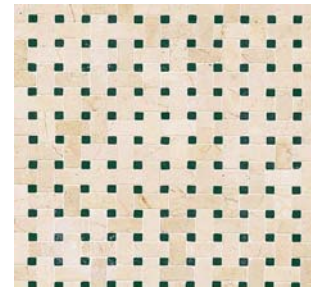

**FLOOR PATTERNS** STONE | TILE | ARCHITECTURAL FEATURES

**Bars - 1" x 2"**

**Dots - 1/2" x 1/2"**

**Ming Green Basket Weave (Polished) (#1)**

Description	Size
Snow White, Ming Green and Harvest Green	12"x12"

**Noce/Mystique Basket Weave (Polished) (#2)**

Description	Size
Crema Marfil, Noce Trav and Mystique Brown	12"x12"

**Crema/Ocean Basket Weave (Polished) (#3)**

Description	Size
Crema Marfil and Ocean Green	12"x12"

**Snow White Basket Weave (Polished) (#4)**

Description	Size
Snow White and Emperor's Black	12"x12"

**Crema/Mystique Basket Weave (Tumbled) (#5)**

Description	Size
Crema Marfil and Mystique Brown	12"x12"