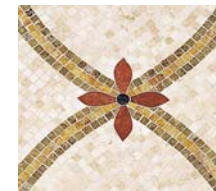

Description	Size
Honey Onyx and Benjamin Grey	12"x12"

**FLORAL FIELD**  
12"x 12"

**Colorway #1**

Honey Onyx  
Ming Green  
Snow White  
Sunrise Pink

**Colorway #2**

Crema Marfil  
Giallo Reale  
Noce Travertine  
Rojo Alicante  
Verde Jade Med.