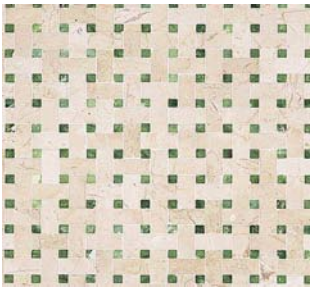

**FLOOR PATTERNS** STONE | TILE | ARCHITECTURAL FEATURES

**Bars - 1" x 2"**

**Dots - 1/2" x 1/2"**

**Ming Green Basket Weave (Polished) (#1)**

Description	Size
Snow White, Ming Green and Harvest Green	12"x12"

**Noce/Mystique Basket Weave (Polished) (#2)**

Description	Size
Crema Marfil, Noce Trav and Mystique Brown	12"x12"

**Crema/Ocean Basket Weave (Polished) (#3)**

Description	Size
Crema Marfil and Ocean Green	12"x12"