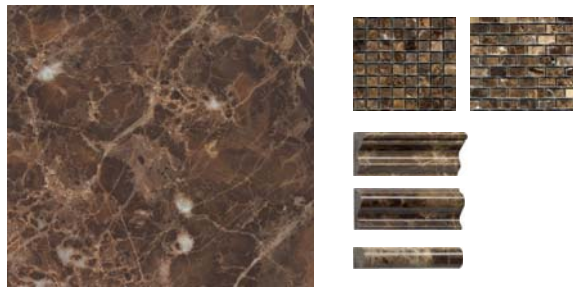

12X12 Tiles	18x18
-------------	-------

Crema Marfil Select (Reinforced with porcelain)

12X12 Tiles	18x18	12x12 Cap
-------------	-------	-----------

Crema Marfil (Select) Honed

12X12 Tiles	18x18
-------------	-------

Emperador Brown (Polished)

12X12 Tiles	
-------------	--

Dynasty Pure White (Polished)

12X12 Tiles	
-------------	--

Emperor's Black (Polished)

12X12 Tiles	18x18
-------------	-------

Empress Green (Polished)